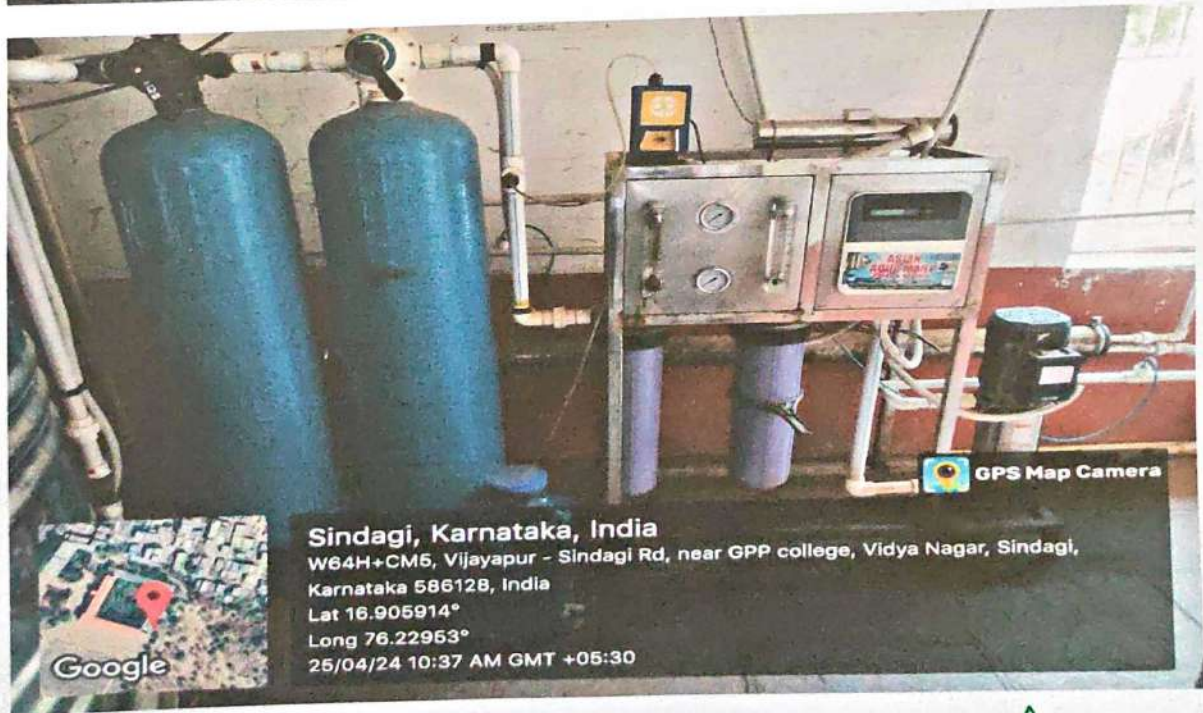

S.P.V.V.S'S

G.P. PORWAL ARTS, COMMERCE AND V.V. SALIMATH SCIENCE COLLEGE, SINDGI – 586 128 (Dist : Vijayapur. Karnataka State)

Affiliated to Rani Channamma University, Belagavi

E-mail: gppprincipal@gmail.com Web: www.gppvvs.ac.in Ph: 08488-221244 Mobile : 9611032604

R O PLANT

Coordinator IQAC
G. P. PORWAL ARTS, COM &
V. V. SALIMATH Sc. College
SINDGI-586128.

Principal,
G. P. Porwal Arts, Comm &
V. V. Salimath Sc. College
SINDGI-586128. College Code: 523*