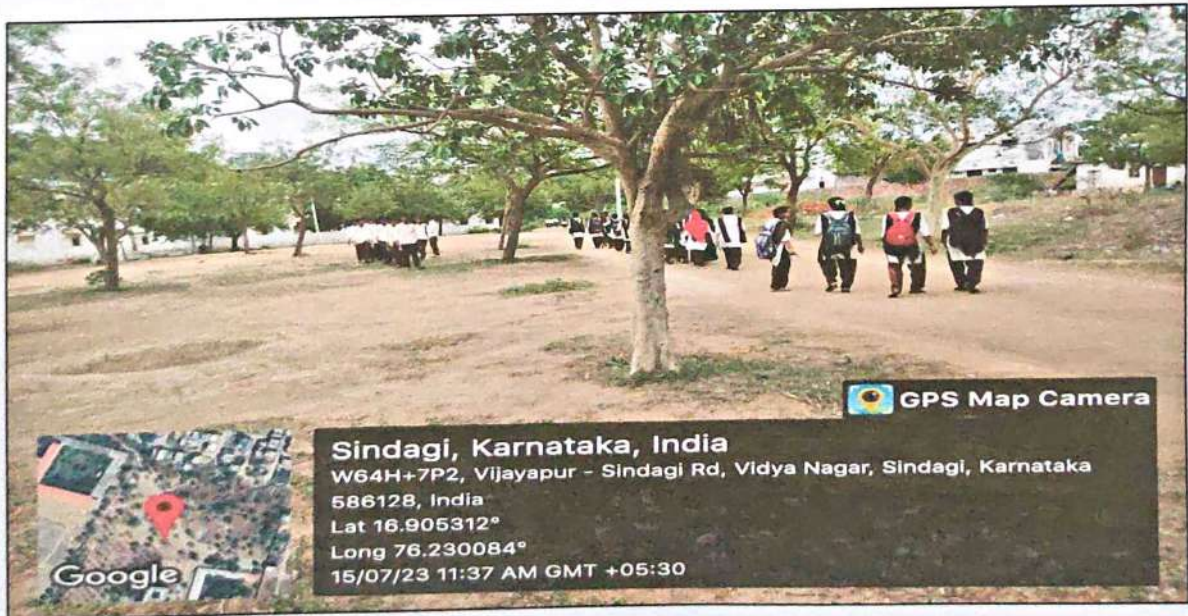

Green Campus

Coordinator IQAC
P. PORWAL ARTS, COM &
V. V. SALIMATH Sc. College,
SINDGI-586128.

Principal,
G. P. Porwal Arts, Comm &
V. V. Salimath Sc. College
SINDGI-586128. College Code: 5234