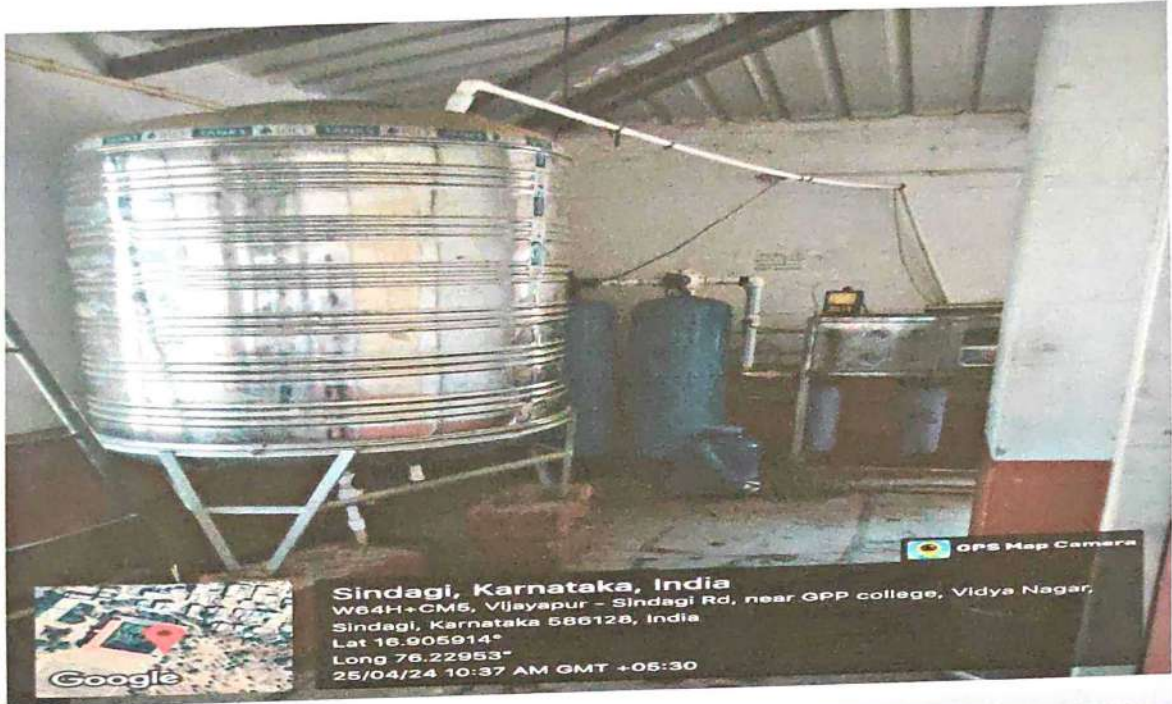

S.P.V.V.S'S

G.P. PORWAL ARTS, COMMERCE AND V.V. SALIMATH SCIENCE COLLEGE, SINDGI – 586 128 (Dist : Vijayapur. Karnataka State)

Affiliated to Rani Channamma University, Belagavi

E-mail: gppprincipal@gmail.com Web: www.gppvvs.ac.in Ph: 08488-221244 Mobile : 9611032604

R O PLANT

Coordinator IQAC
G. P. PORWAL ARTS, COM &
V. V. SALIMATH Sc. College
SINDGI-586128.

Principal,
G. P. Porwal Arts, Comm &
V. V. Salimath Sc. College
SINDGI-586128. College Code: 523*